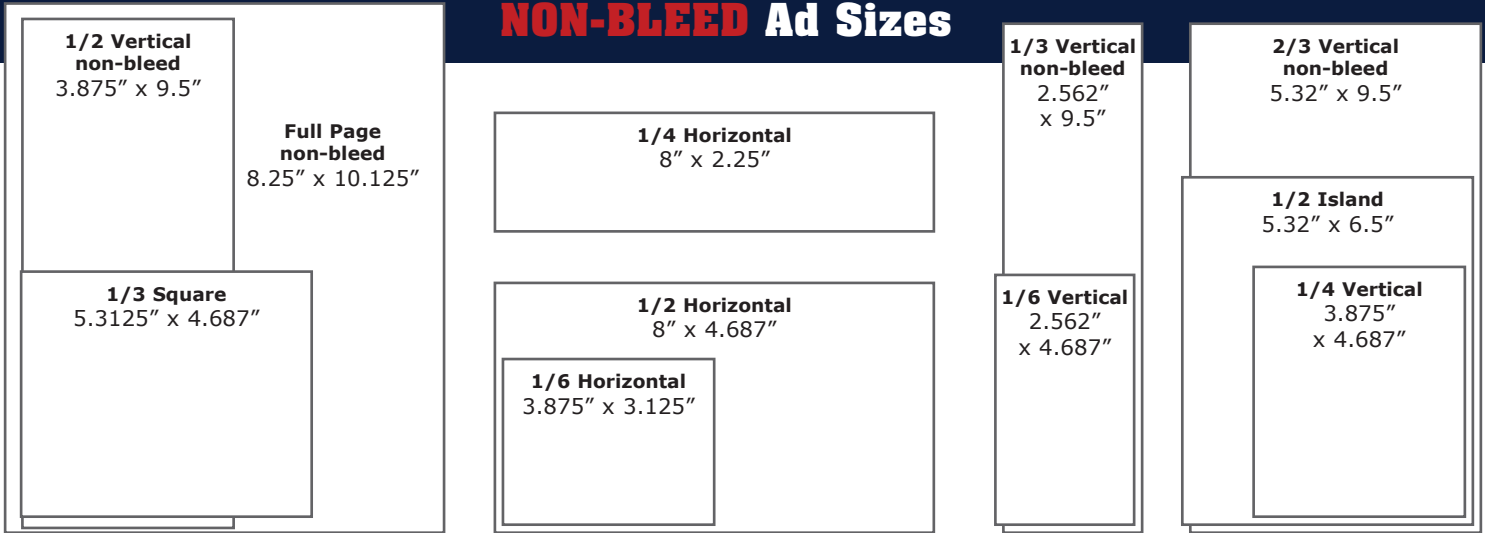

NON-BLEED Ad Sizes

BLEED AD Printing Specifications

Binding method: Saddle stitched

	Trim Size	Bleed Size
1/3 Vertical	2.937" x 10.875"	3.1875" x 11.125"
1/2 Horizontal	9" x 5.312"	9.25" x 5.5625"
1/2 Vertical	4.25" x 10.875"	4.5" x 11.125"
2/3 Vertical	5.687" x 10.875"	5.9375" x 11.125"
Full Page	9" x 10.875"	9.25" x 11.125"
Full Page Spread	18" x 10.875"	18.25" x 11.125"

Keep live matter at least 3/8" from trim on all outside edges.

Positioning

Guaranteed Positioning +10%
Premium Positioning +20%

Inserts

Accepted. Call for rates and availability.

Media

All PDF files need to be press ready (300 dpi). EPS and TIF files are acceptable; fonts must be embedded. WSN can accept ads via email (under 10MB) or via FTP. Please email files to snd_ads@aimmedia.com or upload to our FTP.