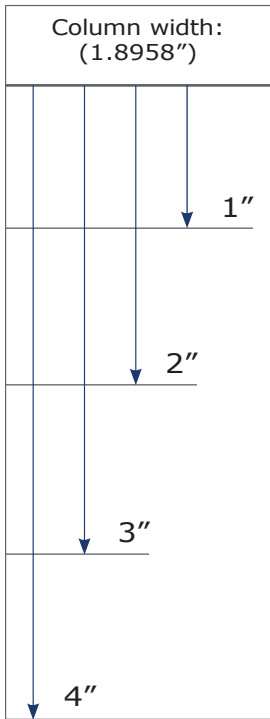

AD SIZING / PRICING

Display Ad Sizes

5" - 12" call for pricing
ADS ARE DISPLAYED
under appropriate
categories within the
classified pages of
Woodshop News.

SIZE (1 Col. = 1.8958")	
1 Col. x 1"	= \$220
1 Col. x 2"	= \$280
1 Col. x 3"	= \$350
1 Col. x 4"	= \$425