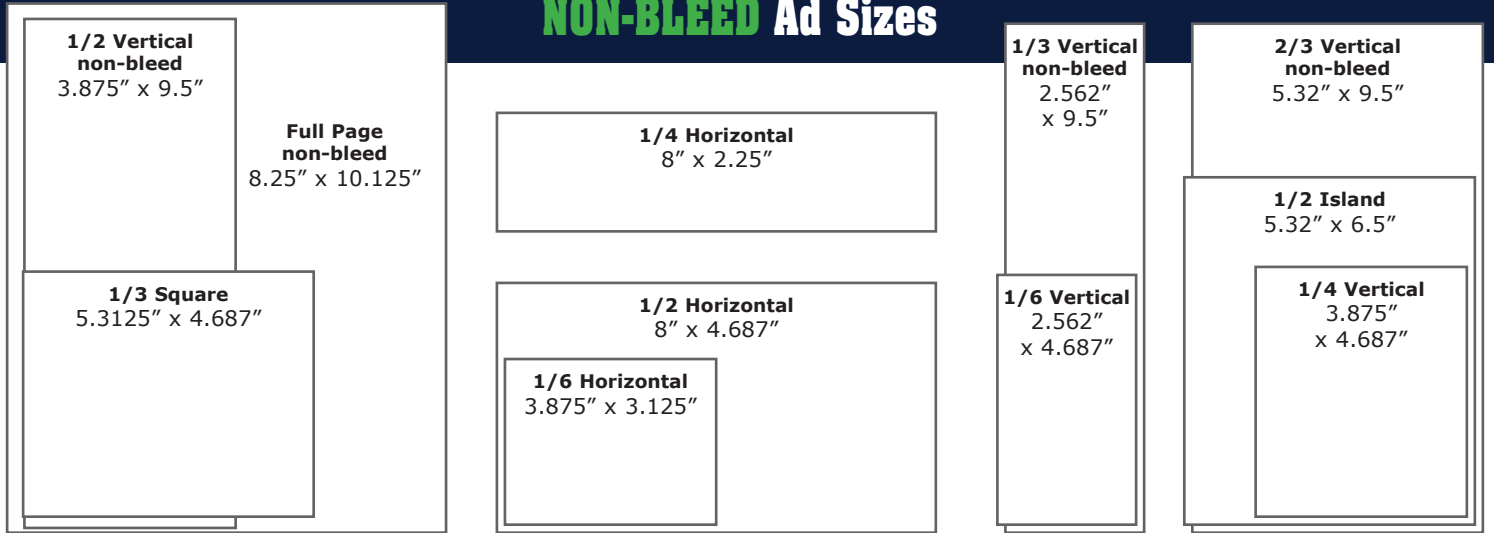

## NON-BLEED Ad Sizes

## BLEED AD Printing Specifications

Binding method: Saddle stitched

	Trim Size	Bleed Size
1/3 Vertical	2.937" x 10.875"	3.1875" x 11.125"
1/2 Horizontal	9" x 5.312"	9.25" x 5.5625"
1/2 Vertical	4.25" x 10.875"	4.5" x 11.125"
2/3 Vertical	5.687" x 10.875"	5.9375" x 11.125"
Full Page	9" x 10.875"	9.25" x 11.125"
Full Page Spread	18" x 10.875"	18.25" x 11.125"

Keep live matter at least 3/8" from trim on all outside edges.

## Positioning

Guaranteed Positioning +10%  
Premium Positioning +20%