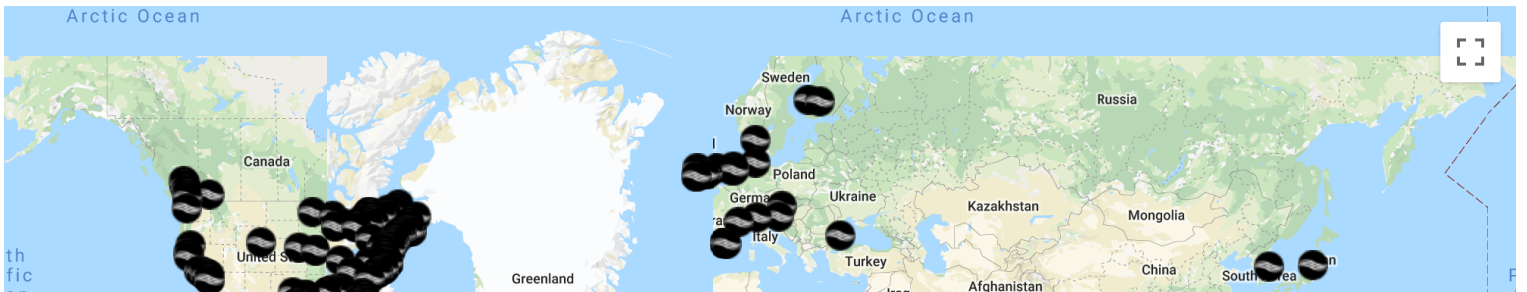

###

By LAUREN PATTERSON | April 23rd, 2019 |

CHOOSE YOUR BOAT

Sports Boat | 34FT

START

26FT

Center Console Sportfish I
37FT

Sports Boat I 34FT

Cigarette / Go Fast Boats I
37FT

Sailing Boat I 47FT

Sportfish Boat I 50FT

Find a Dealer

[Complete Dealer List >](#)

Company

- [About Lumishore](#)
- [Our Technology](#)
- [Type Approvals](#)
- [Facilities](#)
- [Our Team](#)
- [News](#)
- [Events](#)
- [Awards](#)
- [Privacy Policy](#)