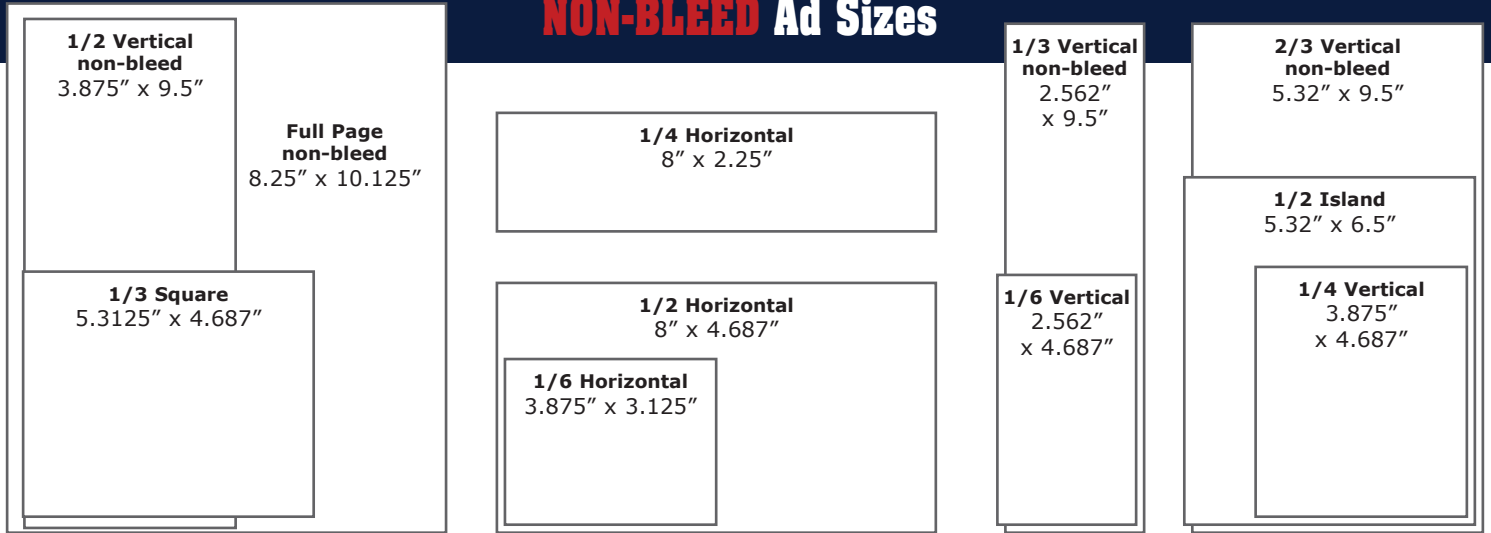

## NON-BLEED Ad Sizes

## BLEED AD Printing Specifications

Binding method: Saddle stitched

	Trim Size	Bleed Size
1/3 Vertical	2.937" x 10.875"	3.062" x 11.125"
1/2 Horizontal	9" x 5.312"	9.25" x 5.437"
1/2 Vertical	4.25" x 10.875"	4.375" x 11.125"
2/3 Vertical	5.687" x 10.875"	5.812" x 11.125"
Full Page	9" x 10.875"	9.25" x 11.125"
Full Page Spread	18" x 10.875"	18.25" x 11.125"

Keep live matter at least 3/8" from trim on all outside edges.

## Positioning

Guaranteed Positioning +10%  
Premium Positioning +20%